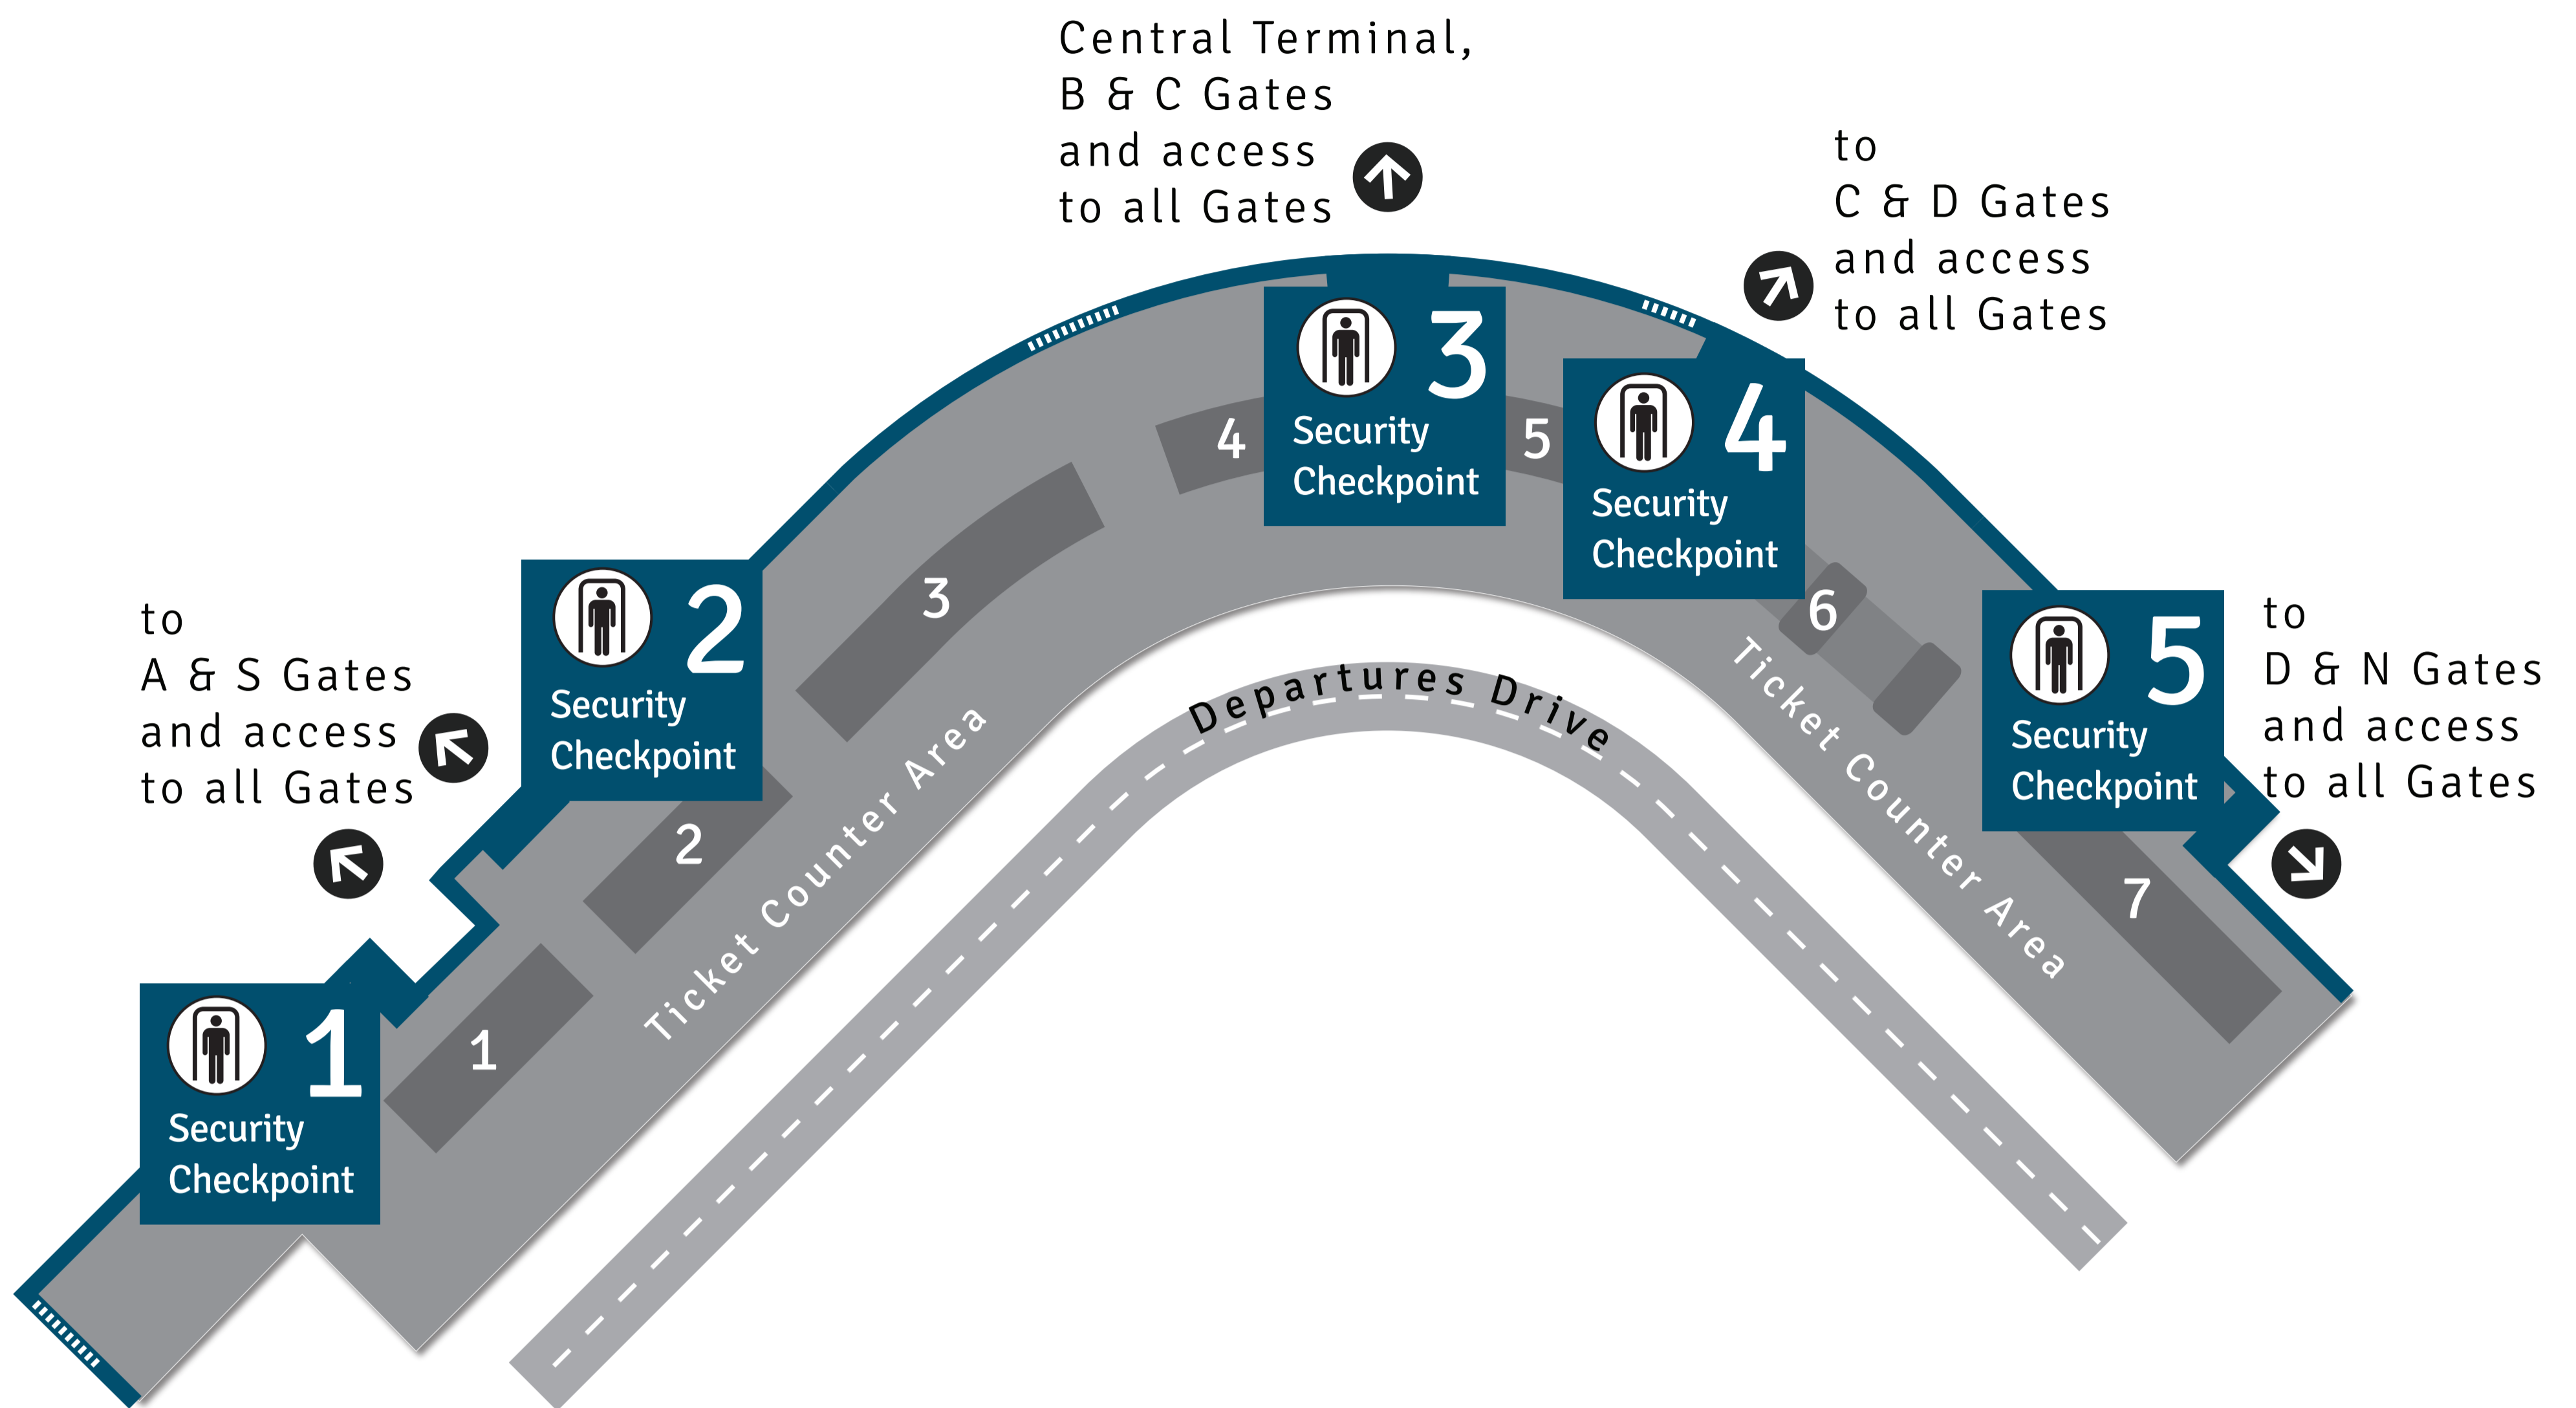

Main Terminal

Security Checkpoints

LEGEND

-  Security Area Exit
-  Security Boundary
-  Skybridge to Garage
-  Security Checkpoint

Security checkpoints are managed by the Transportation Security Administration. There are four main checkpoints at Sea-Tac and a fifth that is opened as needed during peak periods. Travelers can reach their gates from any checkpoint. Checkpoint 3 is open 24/7. The opening times for the north and south checkpoints are determined by the airlines' schedules for that day.