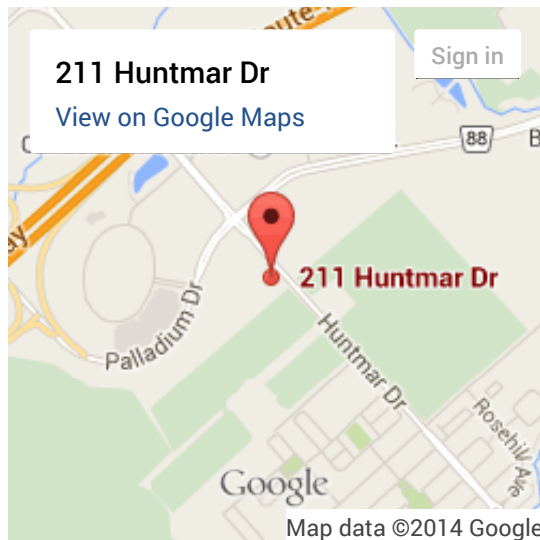

10AM - 2PM except statutory holidays

- **Police Station Tour** By appointment only
- Fingerprints - *By appointment only for criminal investigations.*

Parking: See [parking and bus routes](#)

Parking: Public parking available on site.
 *Due to this being the location of our Collisions Reporting Centre, there may be an increase in wait times for Records Checks. For faster Record Check service, consider visiting our [2670 Queensview](#) location.